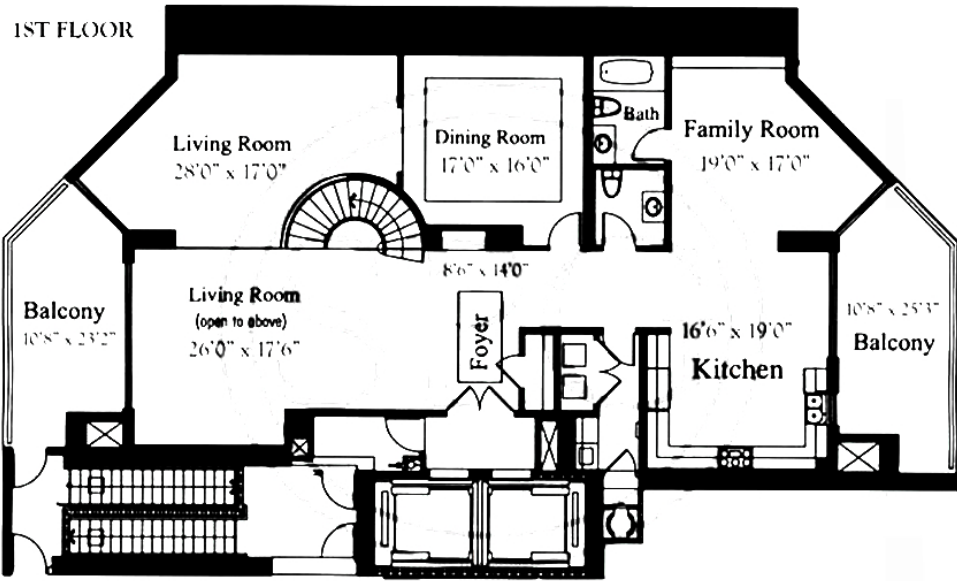

LAS OLAS
RIVER HOUSE

Floor Plan, The Gramercy Penthouse

3 Bedrooms -	4-1/2 Bathrooms
	3,868 Square Feet
Balcony	438 Square Feet
Total	4,306 Square Feet

The Gramercy Penthouse:
Floors 33 and 34

1ST FLOOR

2ND FLOOR